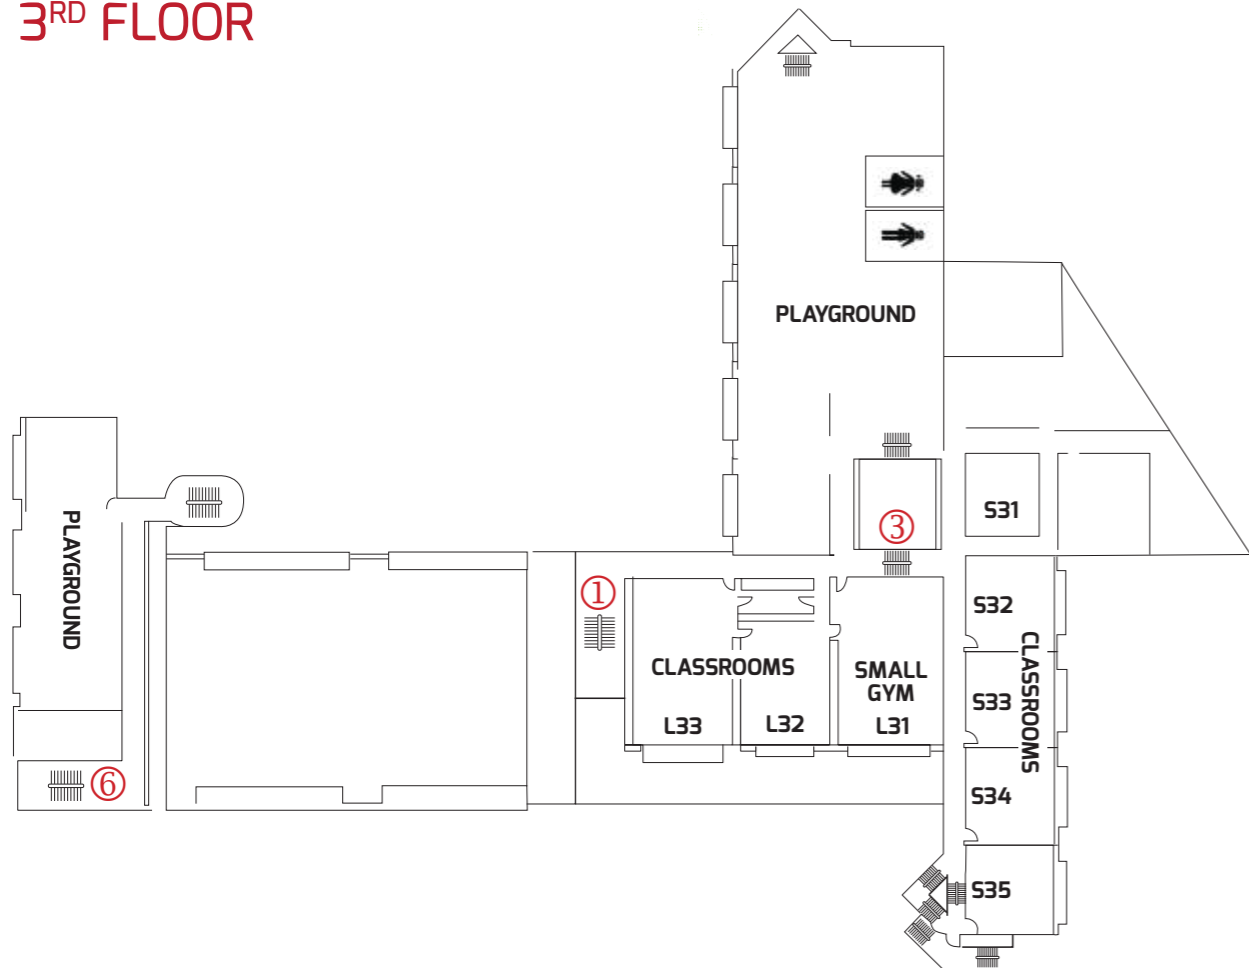

French International School - Jardine's Lookout

34 Price Road, Jardine's Lookout, Hong Kong

MAP KEY

- STAIR WELL
- ① ③ ⑥
- MALE TOILETS
- FEMALE TOILETS
- GIRLS TOILETS
- BOYS TOILETS

2ND FLOOR

3RD FLOOR

4TH FLOOR