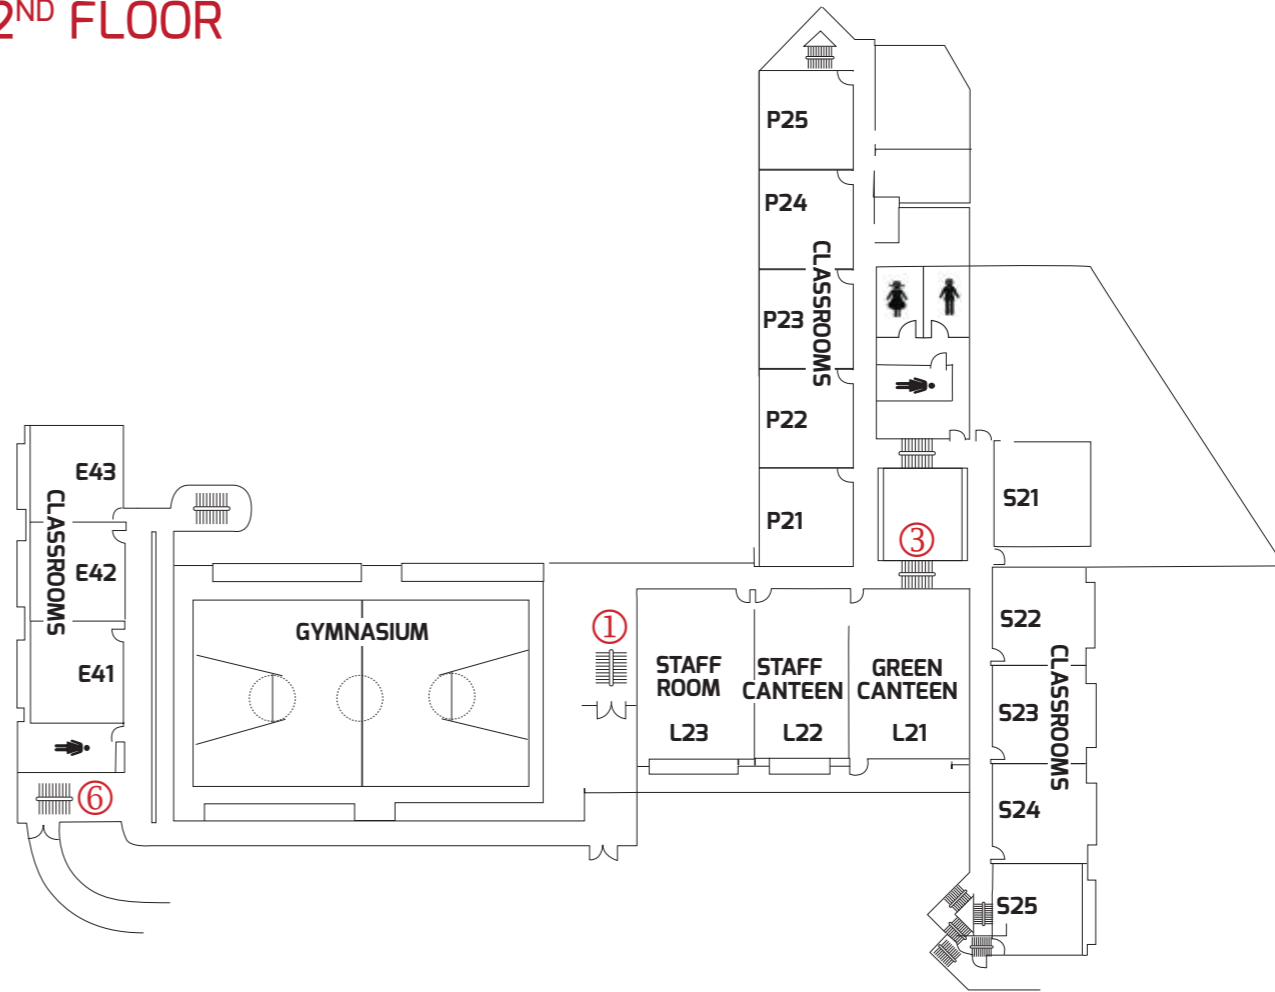

French International School - Jardine's Lookout

34 Price Road, Jardine's Lookout, Hong Kong

MAP KEY

- STAIR WELL
- ① ③ ⑥
- MALE TOILETS
- FEMALE TOILETS
- GIRLS TOILETS
- BOYS TOILETS

2ND FLOOR

3RD FLOOR

4TH FLOOR