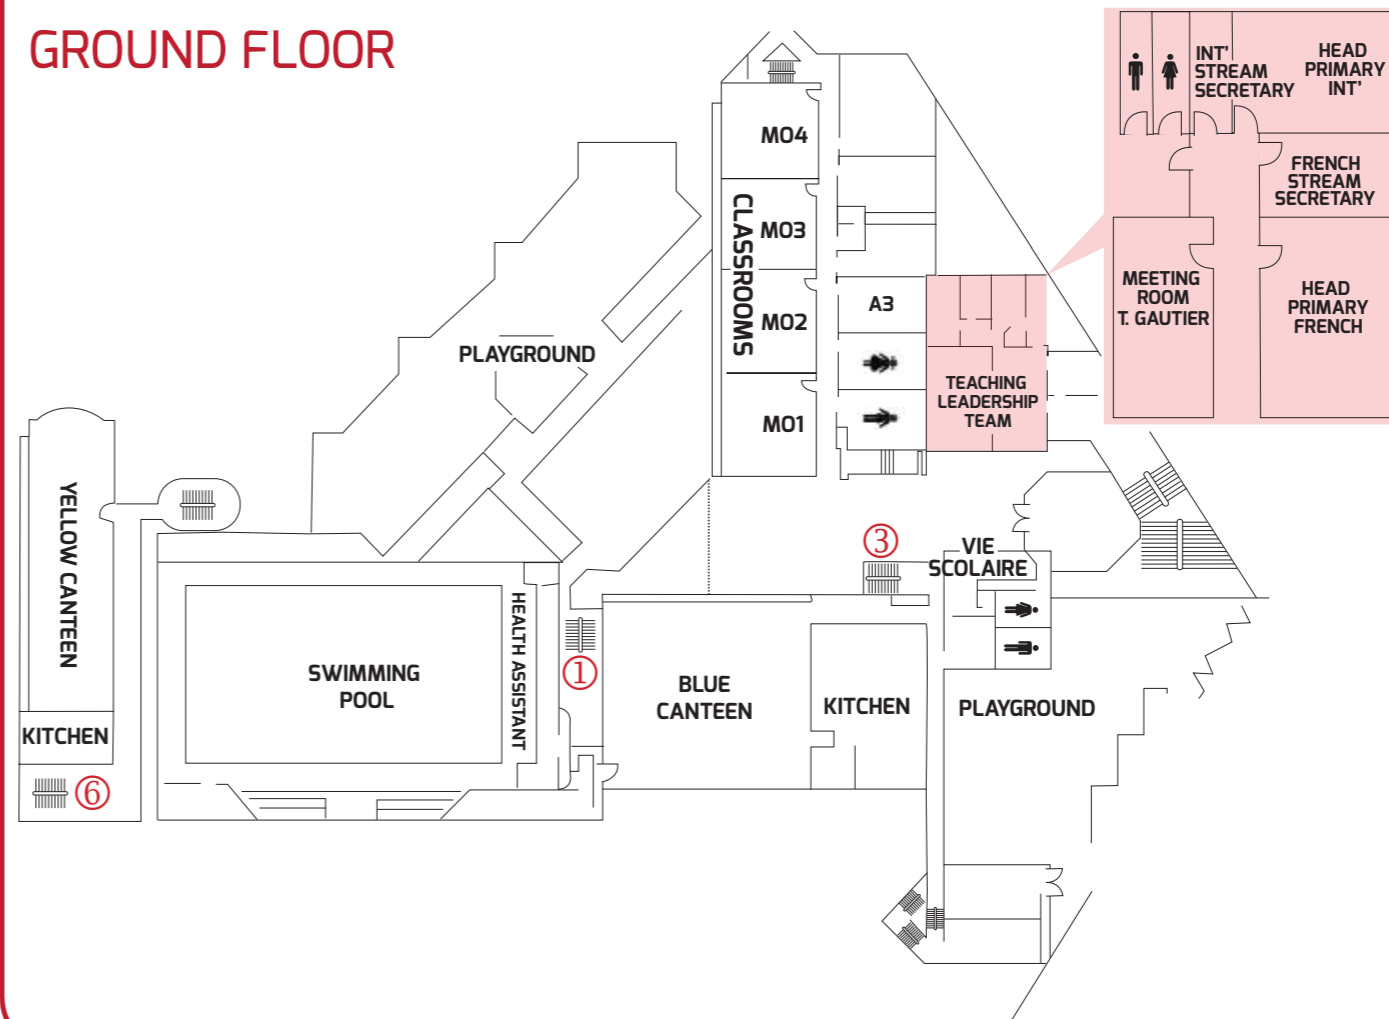

GROUND FLOOR